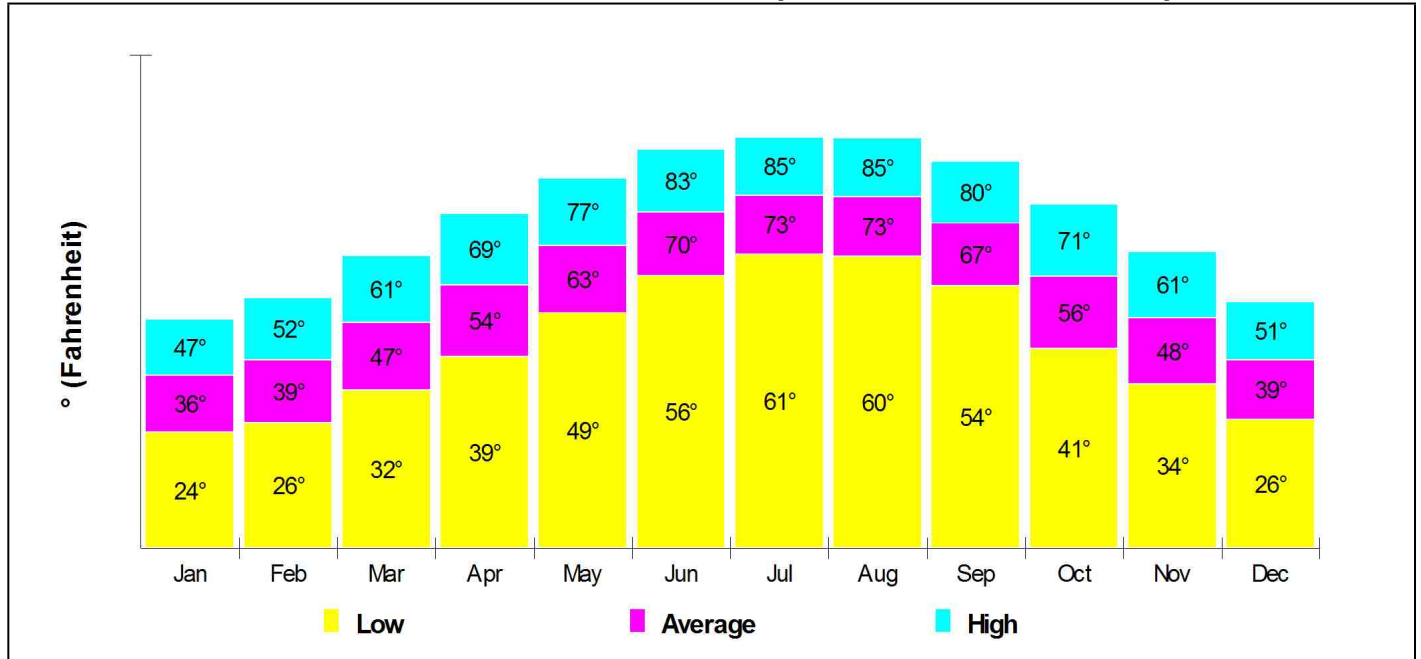

## Temperature Measured at MURPHY, NC (elevation = 1,640ft. )

## Average Precipitation Measured at MURPHY, NC (elevation = 1,640ft. )

Prepared by John Poltrock