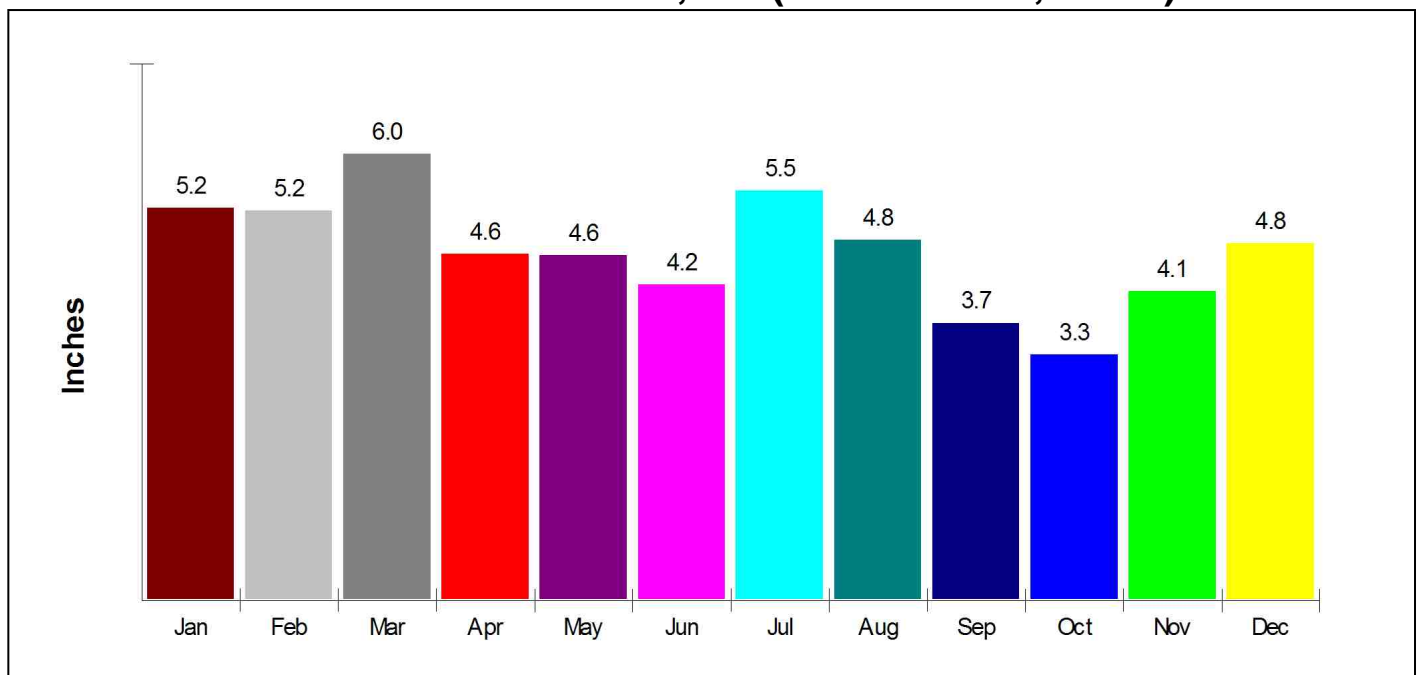

Average Precipitation Measured at MURPHY, NC (elevation = 1,640ft.)

Prepared by John Poltrock